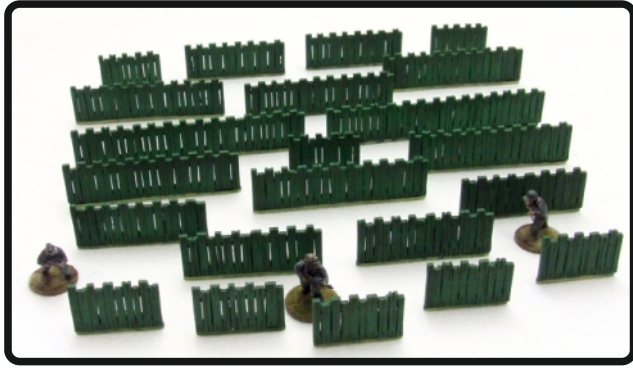

Online Price - £34.00

28mm Product Range - Russian Civil War

Fencing Pack (Green)

Product Code OMDW28-01

Our 4Ground Fencing Pack (Green) comes painted as seen in a green 'colour pallette'. The bases have been textured and painted to give a more aesthetic finish to the normally smooth MDF finish. There is over 5 feet of various length sections in the pack.