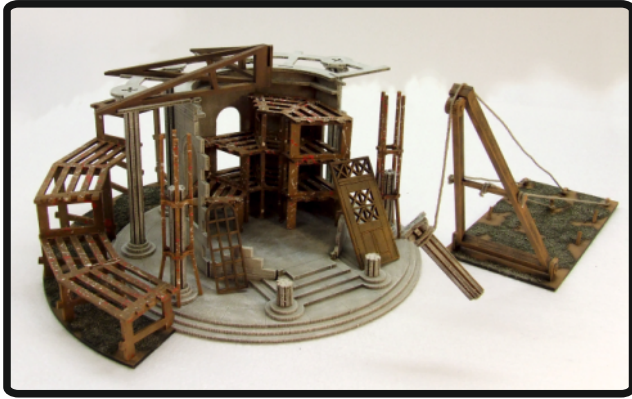

28mm Product Range - Ancient & Streets of Rome

Temple Under Construction

Product Code SPSR28-17

Our Sarissa Temple Under Construction comes painted in a white and brown 'colour pallette'. All of the building has numerous layers of shading and darker weathering shades, really make the building stand out aesthetically. Splattered with paint from previous construction projects, the scaffolding sections show historical usage and wear. Yet to be installed windows and door are loose and can be placed anywhere desired. We have added detritus to the scaffolding base. The A frame crane comes roped with a soon-to-be positioned column in situ.

Also included are the remaining components from
Footsores - Blood on the Aventine Box Set:-

Gangs of Rome A4 Full Rulebook, Blood on the Aventine Scenario, 6 x Single piece fighters, 6 x Named fighter cards, 16 x Equipment/Skill Coins and cards featuring four unique coins for this scenario, 1 Gaul watchman, Incola card and base, 1 x Personal Influence Marker card, 6 x Activation pebbles, 7 Roman numeral dice, 2 x MDF Movement rulers, 6 x Jigsaw Base, 6 x Sets of flesh tokens 2 x sets of ID markers, 1 x Objective token

Online Price - £135.00