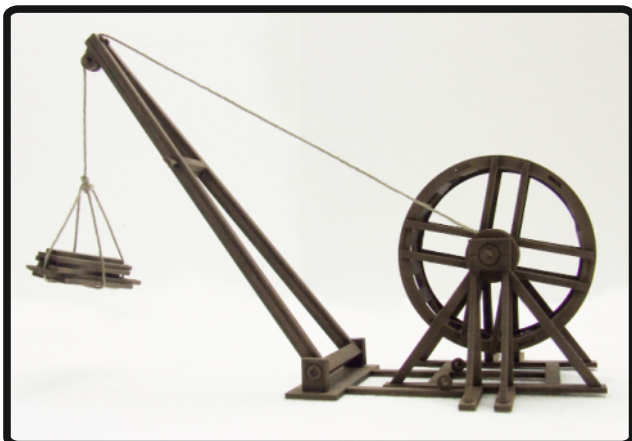

Online Price - £75.00

Small Treadwheel Crane

Product Code SPSR28-16

Our Sarissa Small Treadwheel Crane comes painted as seen in a brown 'colour palette'. It has numerous layers of shading and darker weathering, really making it stand out aesthetically. We have added rope rigging to the model incorporating its lifting timber.