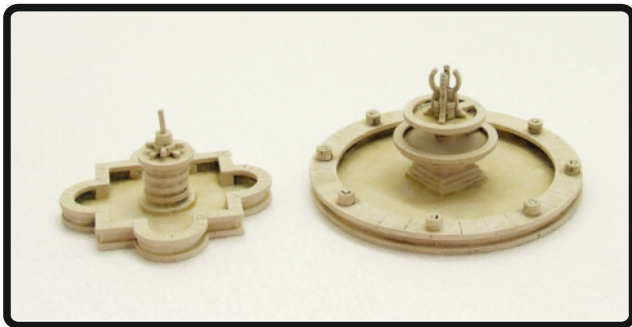

Fountains Pack

Product Code SPSR28-04

Our Sarissa Fountains Pack comes painted as seen in a cream/white 'colour palette'. They have numerous layers of shading and darker weathering shades, really make them stand out aesthetically.

Online Price - £25.00