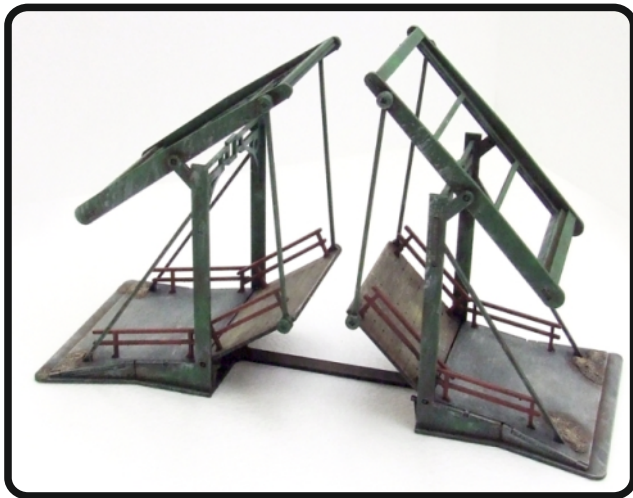

If you have a particular colour scheme for your buildings please email us for more information at: info@adrianswalls.co.uk

28mm Product Range - World War II

Bruegal Canal Bridge

Product Code SPWW28-01

Our Sarissa Bruegal Canal Bridge features a tilting bridge mechanism. It comes painted as seen with weathering and wear featured throughout. We have also added areas of mud and gravel texture for a more aesthetic and real warzone feel.

Online Price - £47.50

Canal Bridge

Product Code SPWW28-02

Our Sarissa Canal Bridge features tilting bridge mechanisms. It comes painted as seen with weathering and wear featured throughout. We have also added areas of mud and gravel texture for a more aesthetic and real warzone feel.

Online Price - £52.00

Box Girder Bridge

Product Code SPWW28-03

Our Sarissa Box Girder Bridge features tilting bridge mechanisms. It comes painted as seen with weathering and wear featured throughout. We have also added areas of mud and gravel texture for a more aesthetic and real warzone feel.

Online Price - £45.00

Double Span Box Girder Bridge

Product Code SPWW28-04

Our Sarissa Double Span Box Girder Bridge features 2x individual Box Girder Bridges plus a joining extension section. This allows you to either have single girder box bridges or remove the end supports of the bridges and join together with the extension piece. It comes painted as seen with weathering and wear featured throughout. We have also added areas of mud and gravel texture for a more aesthetic and real warzone feel.