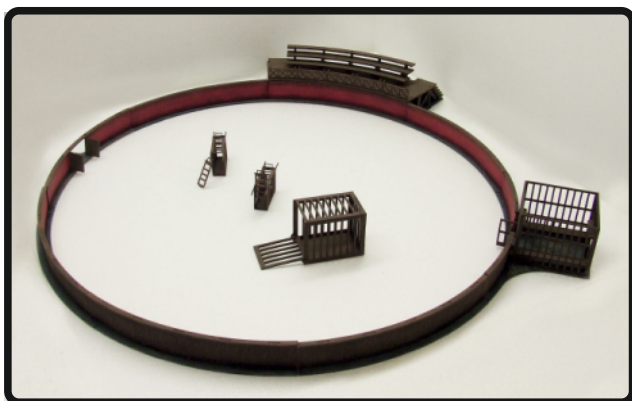

Online Price - £100.00

Ludus Arena

Product Code SPSR28-21

Our Sarissa Ludus Arena comes painted as seen in a red/brown/grey 'colour pallette'. It has numerous layers of shading and darker weathering shades, really making it stand out aesthetically. We have also added detritus to the 'base' of the cages and the grandstand. The doors in the cages (and the smaller portable cages) are fitted so they can be opened or closed.