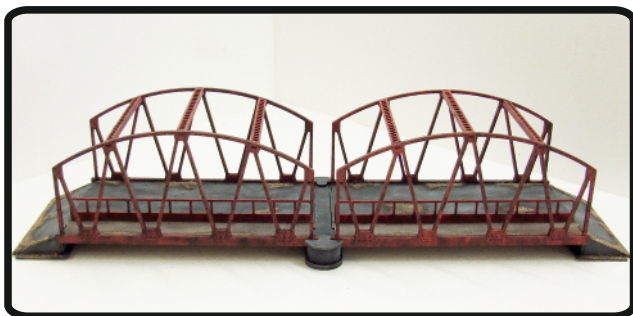

If you have a particular colour scheme for your buildings please email us for more information at: info@adrianswalls.co.uk

28mm Product Range - World War II

Bruegal Canal Bridge

Product Code SPWW28-01

Our Sarissa Bruegal Canal Bridge features a tilting bridge mechanism. It comes painted as seen with weathering and wear featured throughout. We have also added areas of mud and gravel texture for a more aesthetic and real warzone feel.

Online Price - £52.00

Box Girder Bridge

Product Code SPWW28-03

Our Sarissa Box Girder Bridge features tilting bridge mechanisms. It comes painted as seen with weathering and wear featured throughout. We have also added areas of mud and gravel texture for a more aesthetic and real warzone feel.

Online Price - £45.00

Double Span Box Girder Bridge

Product Code SPWW28-04

Our Sarissa Double Span Box Girder Bridge features 2x individual Box Girder Bridges plus a joining extension section. This allows you to either have single girder box bridges or remove the end supports of the bridges and join together with the extension piece. It comes painted as seen with weathering and wear featured throughout. We have also added areas of mud and gravel texture for a more aesthetic and real warzone feel.