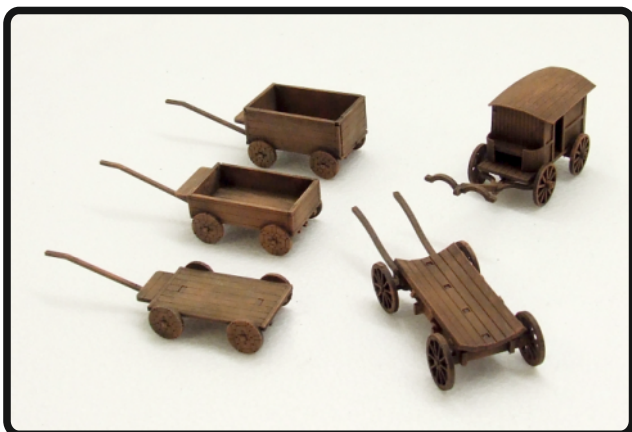

Online Price - £60.00

28mm Product Range - Ancient & Streets of Rome

Large Treadwheel Crane

Product Code SPSR28-09

Our Sarissa Large Treadwheel Crane comes painted as seen in a brown 'colour pallette'. It has numerous layers of shading and darker weathering, really making it stand out aesthetically. We have added rope rigging to the model incorporating it lifting timber.

Online Price - £50.00

Statue Plinths

Product Code SPSR28-10

Our Sarissa Statue Plinths come as a painted (pair) as seen in a cream/white 'colour pallette'. They have numerous layers of shading and darker weathering shades, really make them stand out aesthetically.

Online Price - £35.00

Cart & Wagon Pack

Product Code SPSR28-11

Our Sarissa Cart and Wagon Pack comes painted as seen in a brown 'colour pallette'. They have numerous layers of shading and darker weathering, really making them stand out aesthetically. There are 3 carts, a hay wagon and a Roman Reada.