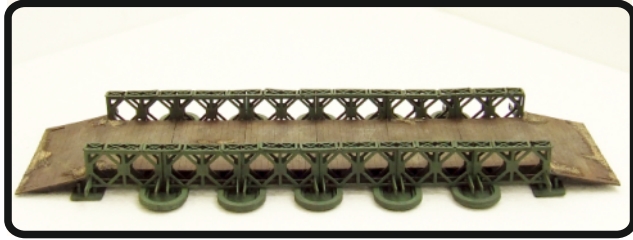

Online Price - £45.00

Double Span Box Girder Bridge

Product Code SPWW28-04

Our Sarissa Double Span Box Girder Bridge features 2x individual Box Girder Bridges plus a joining extension section. This allows you to either have single girder box bridges or remove the end supports of the bridges and join together with the extension piece. It comes painted as seen with weathering and wear featured throughout. We have also added areas of mud and gravel texture for a more aesthetic and real warzone feel.

Online Price - £95.00

28mm Product Range - World War II

Son Bridge

Product Code SPWW28-05

Our Sarissa Son Bridge features a 90 degree rotating section. It comes painted as seen with weathering and wear featured throughout. We have also added areas of mud and gravel texture for a more aesthetic and real warzone feel.

Online Price - £60.00

Bailey Bridge with pontoons

Product Code SPWW28-06

Our Sarissa Bailey Bridge with pontoons features removable outer walkway sections. It comes painted as seen with weathering and wear featured throughout. We have also added areas of mud and gravel texture for a more aesthetic and real warzone feel. Please note: It also features 10 extra 'spacers' which allow you to raise the overall height of the Bailey Bridge so the ramp sections can be raised to a higher embankment level.

Online Price - £60.00

Church

Product Code SPWW28-07

Our Sarissa Church features removable main roof section and removable spire roof - allowing figures to be placed in the main building and also 'snipe' from the tower windows. It comes painted in a white/grey colour palette with mottled exterior with sandstone blockwork with weathering and wear featured throughout. The inside of the building features a grey wash effect.