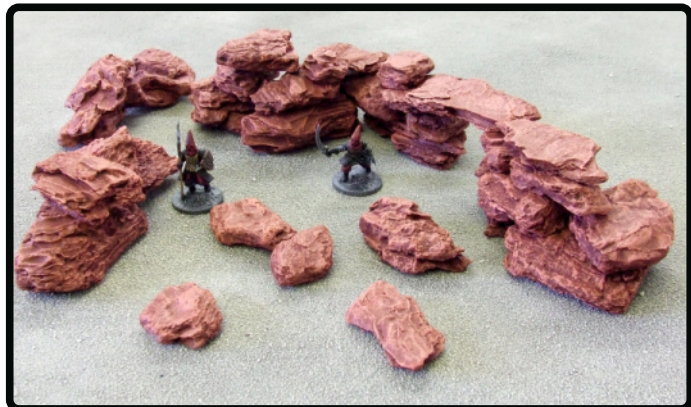

Online Price - £33.00

Khaki Hoodoo Pack

Product Code RBH-KH01

Our khaki Hoodoo Pack contains 15 different large, medium and ground based hoodoos for setting the scene for your battle. Pack contents - 4x Large Hoodoos, 6x Medium Hoodoos, 5x Ground Based Hoodoos.

Online Price - £33.00

28mm Product Range - Rocks, Boulders & Hoodoos

Red Rock and Boulder Pack

Product Code RBH-RR01

Our Red Rock and Boulder Pack features 35 different (small and medium) sized rocks and boulders. They all come in various red shades with highlighting. They can be used individually or placed and stacked together to form larger rock formations, ridges, caves, recesses, archways and tunnels.